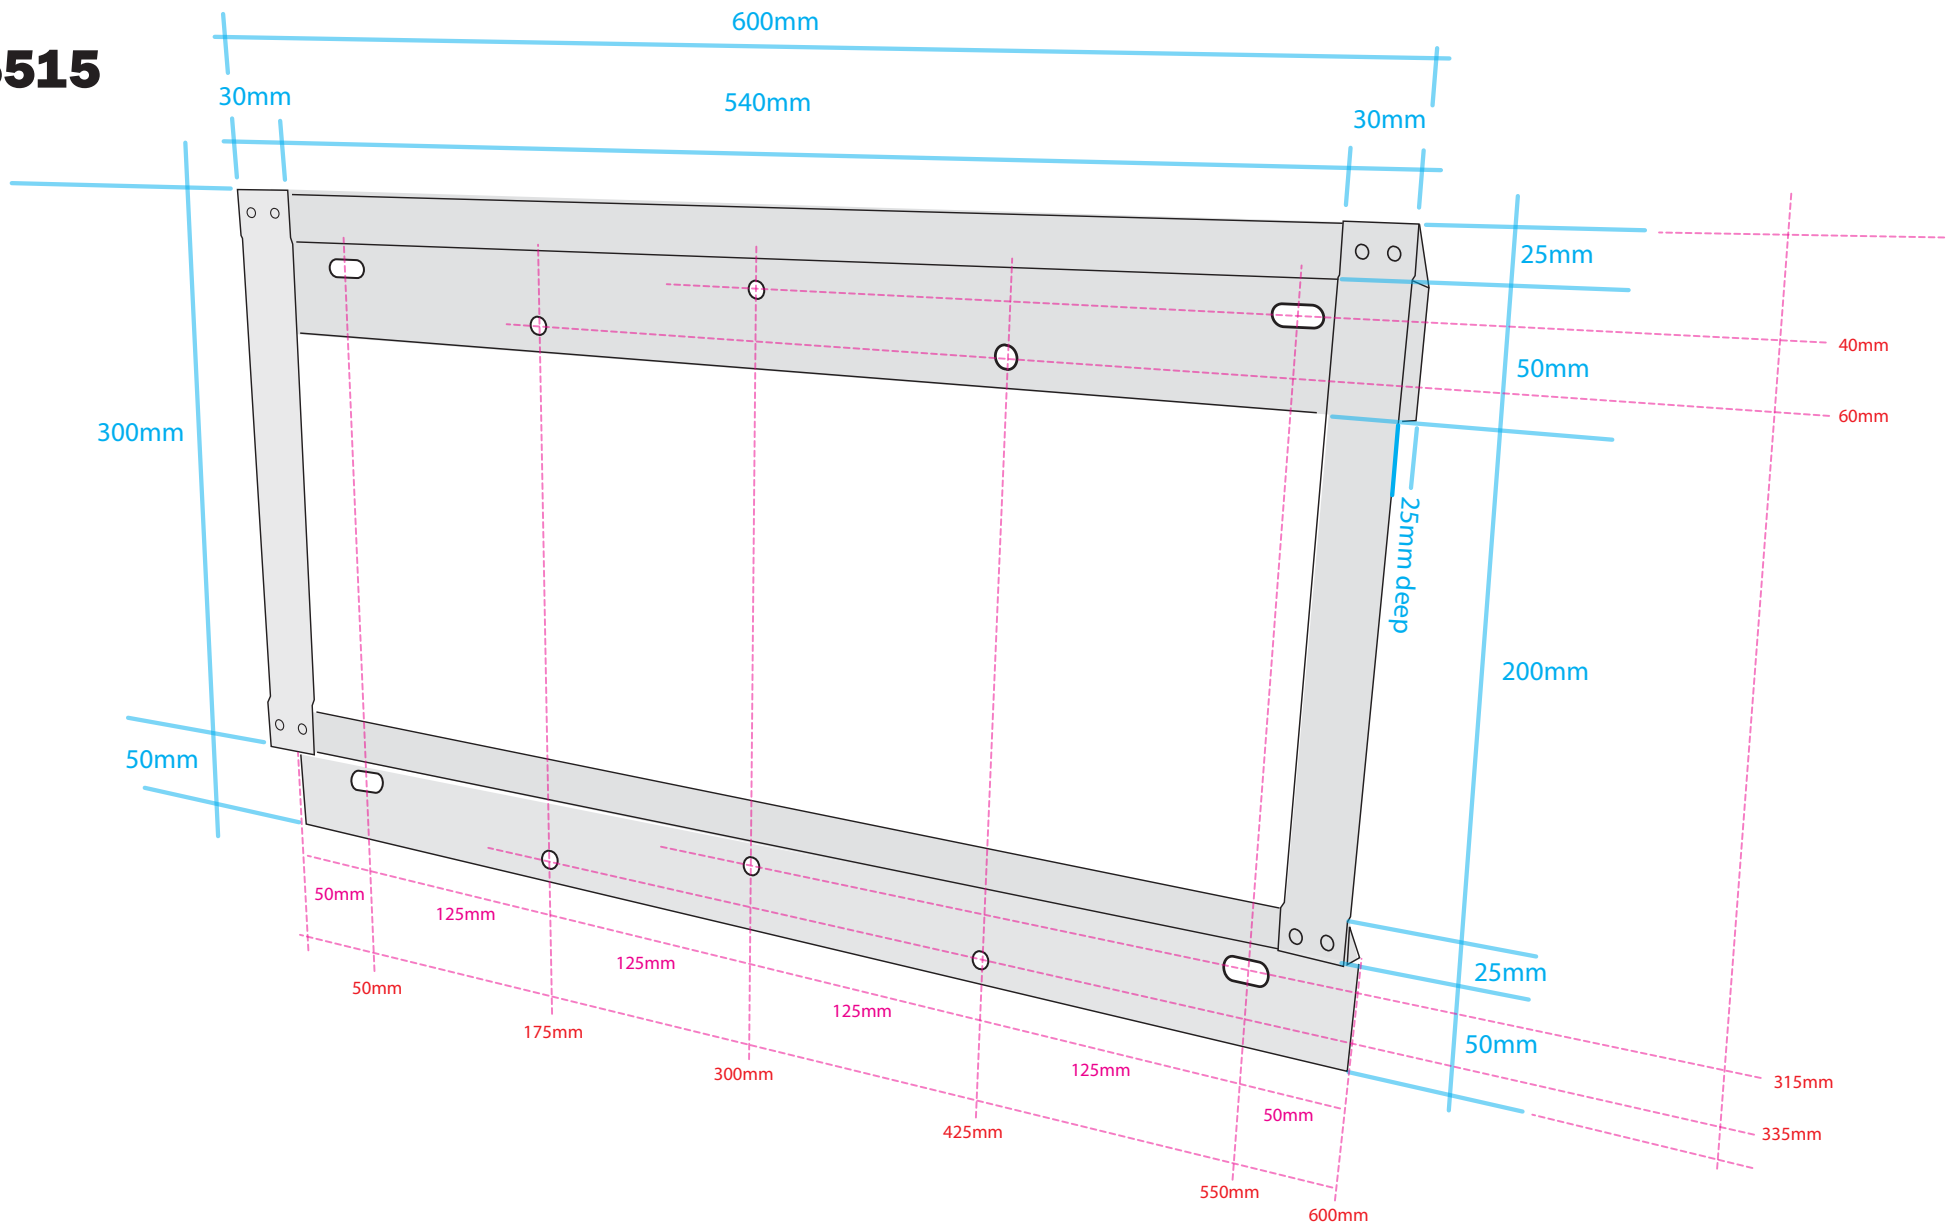

ActivTouch

SM-5515

ActivTouch

SM-5515

ActivTouch

SM-6515

Wall